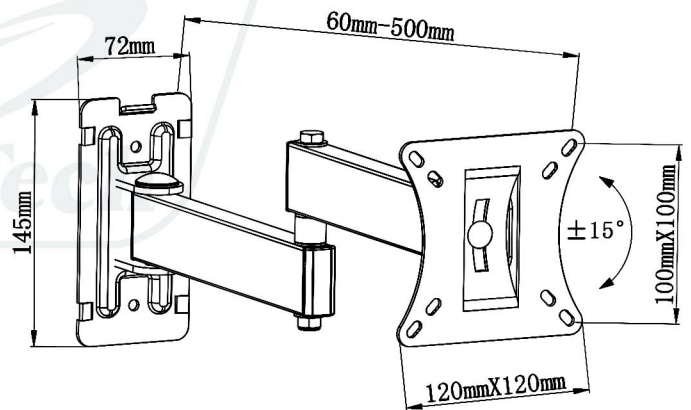

SH 22P

Swivel Led/Curved Wall Mount
Fits most 14"~27"

New Design,
New Experience

Weight Capacity
15 Kgs

Screen Size
14"-27"

Swivel Range
180°

VESA Compatible
100x100

Profile to Wall
60 ~ 500mm

Tilt Range
+15° ~ -15°

Curved Monitor

Tel: +971 42347770
Email : sales@skilltechonline.com
Web : www.skilltechonline.com