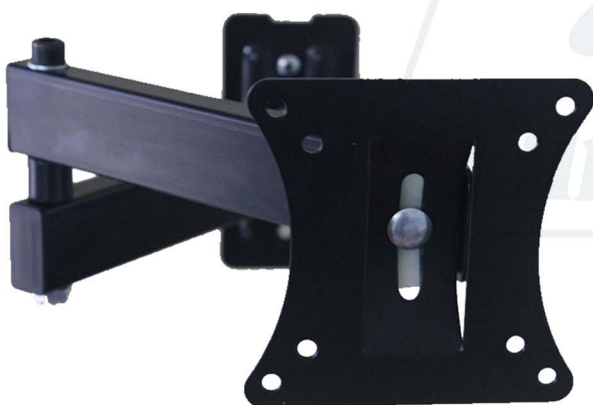

SH 22P

Swivel Led/Curved Wall Mount
Fits most 14"~27"

New Design,
New Experience

Weight Capacity
15 Kgs

Screen Size
14"-27"

Swivel Range
180°

VESA Compatible
100x100

Profile to Wall
60 ~ 500mm